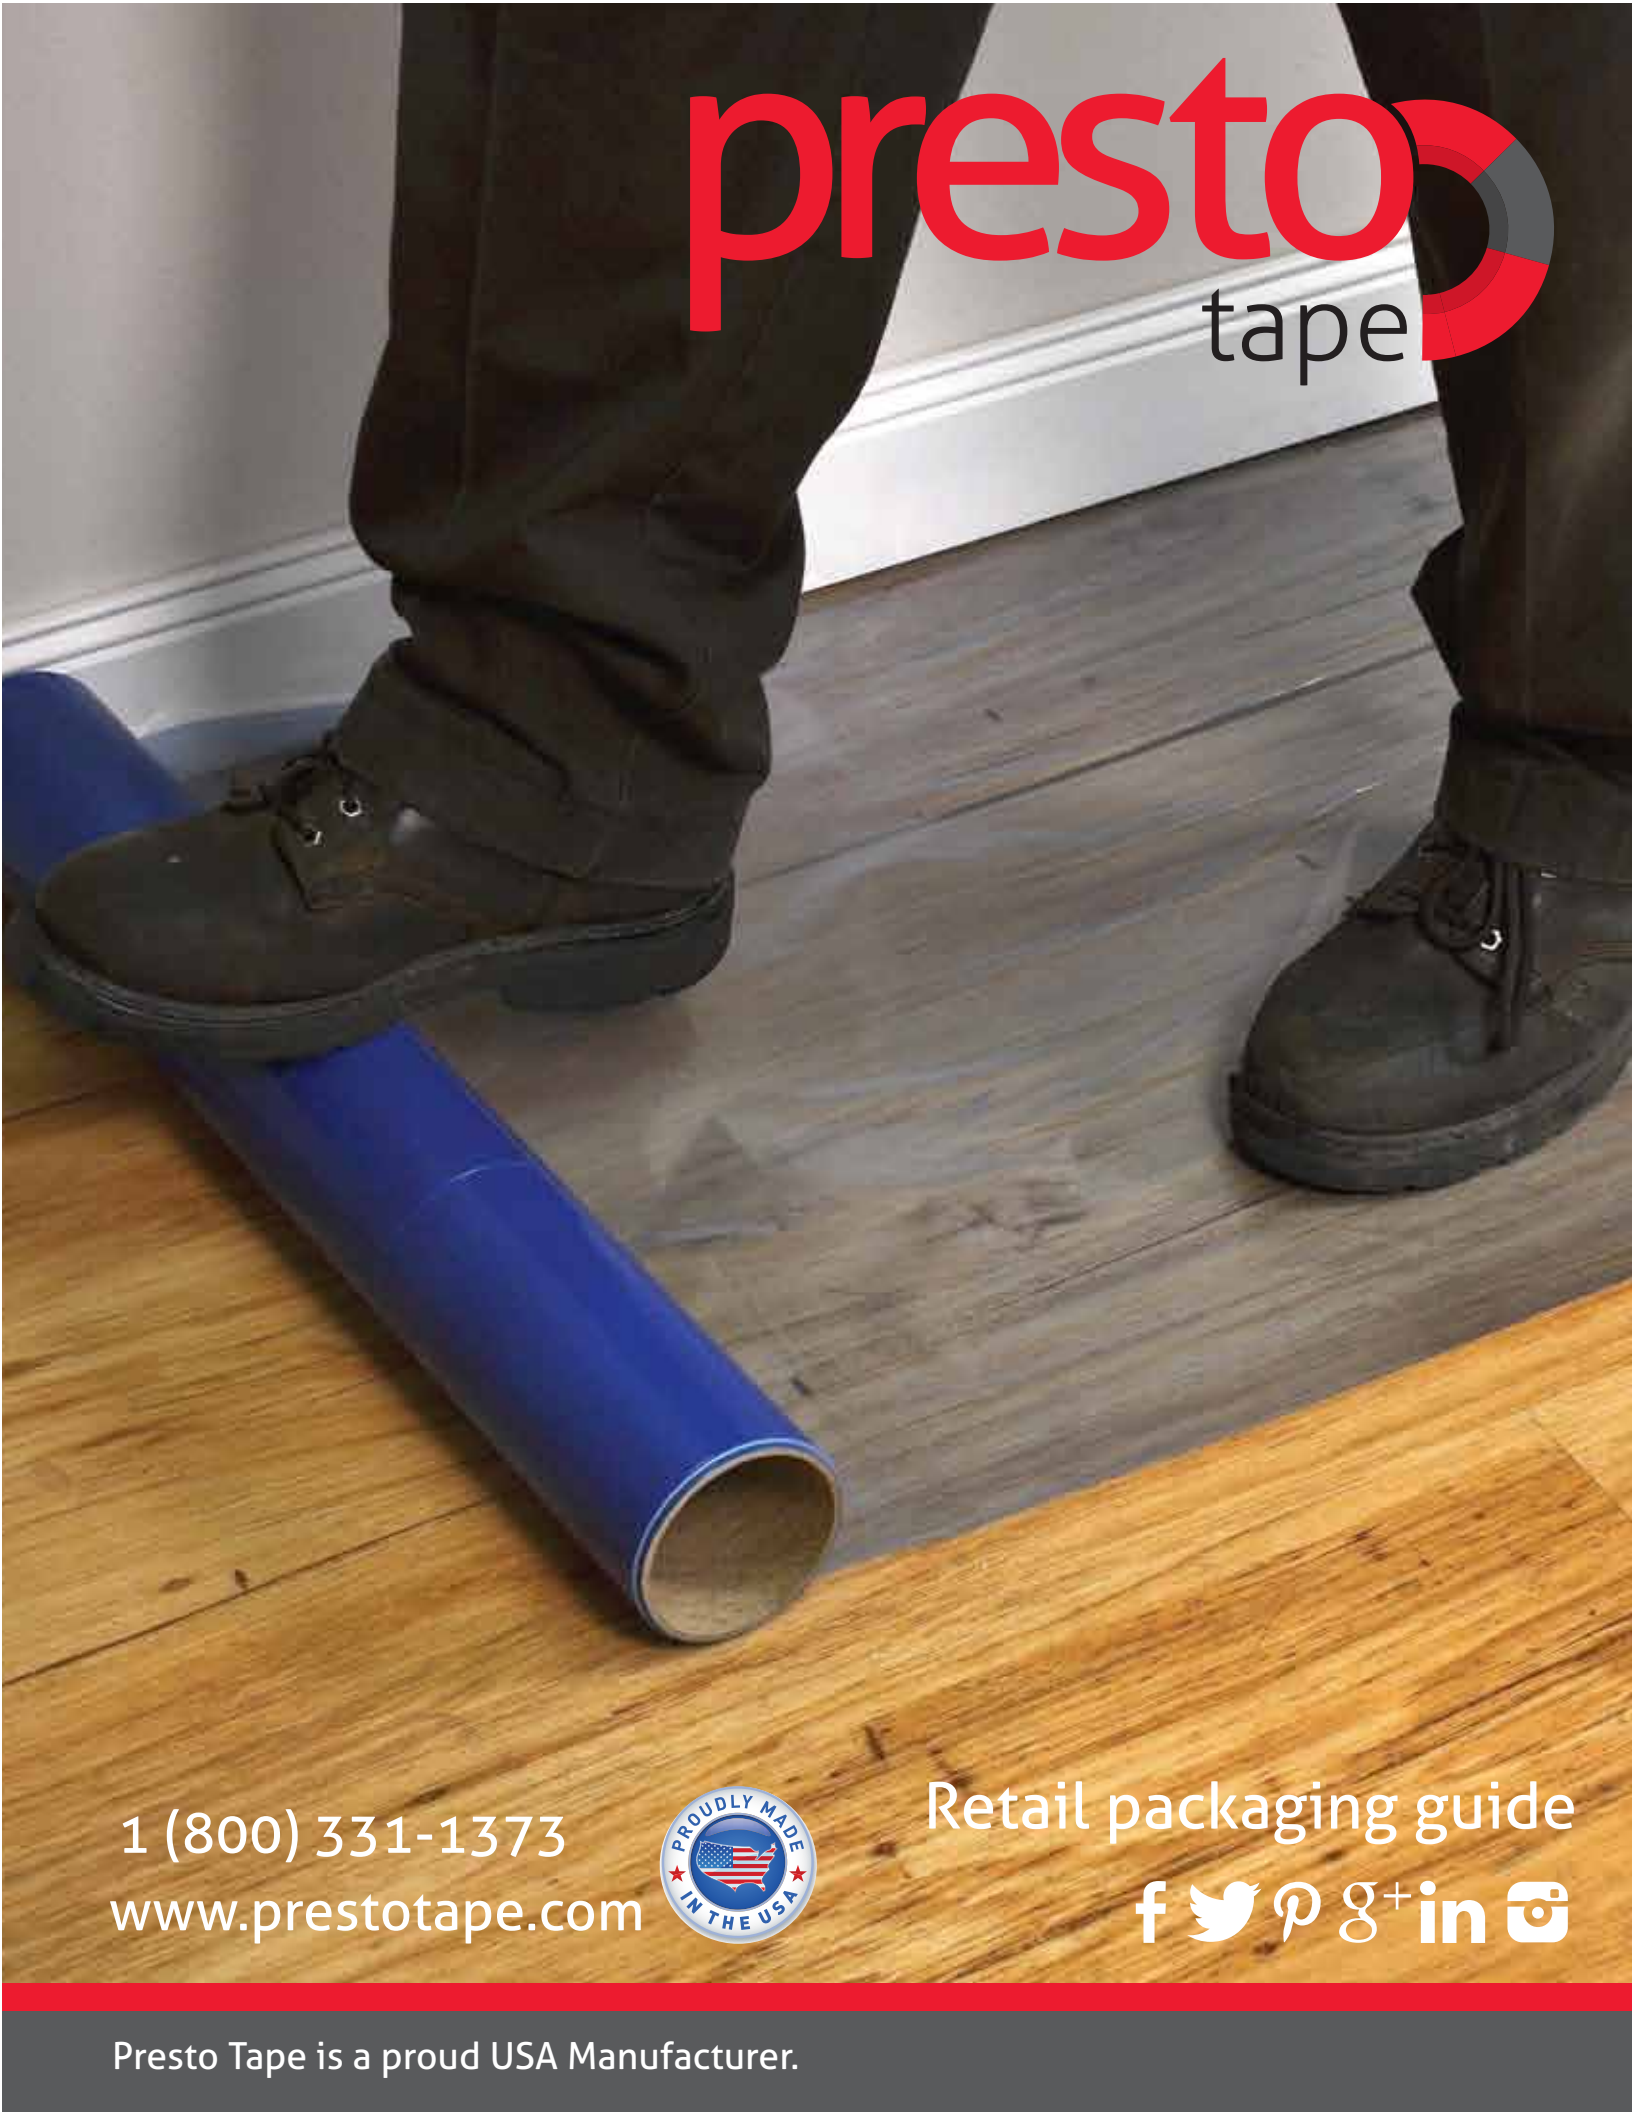

presto

tape

1 (800) 331-1373
www.prestotape.com

Retail packaging guide

Presto Tape is a proud USA Manufacturer.